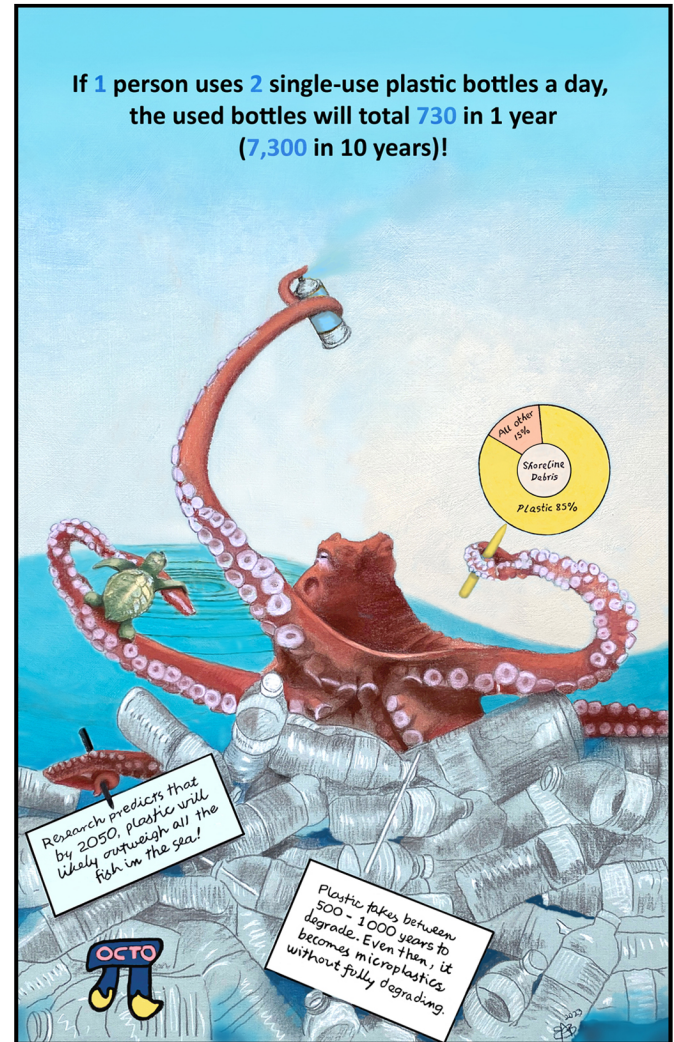

Graffiti artist, OctoPi, is using information from two sources to highlight the growing concern surrounding the accumulation of plastic in our waterways and oceans. Her simplified donut chart uses the NOAA Marine Debris Monitoring and Assessment Project 2018 shoreline survey to illustrate that plastics made up 85% of shoreline debris. She also alerts us that research predicts that by 2050, plastic could outweigh all the fish in the sea (Ellen MacArthur Foundation, 2016). OctoPi wants to inform us and encourage a change in our behavior, such as: limit, and control the disposal of, plastics.

Graffiti Artist OctoPi, Print of Pastel
11.75 x 7.4 in., 2024